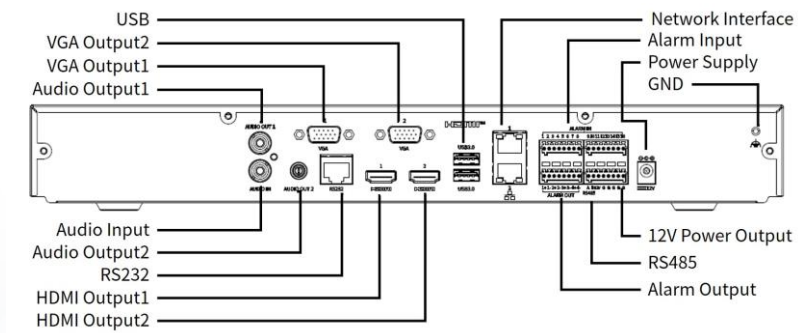

HDD)	
Dimensions	
Weight (without HDD)	1.87 KG
Height	1U
Dimensions	380mm × 322.4mm × 53mm (15.0" × 12.7" × 2.1")
Certification	
Certification	CE; FCC; UL; RoHS; WEEE
CE	EN 55032, EN 61000-3-3, EN IEC 61000-3-2, EN 55035
FCC	Part15 Subpart B

Dimensions

Rear Panel