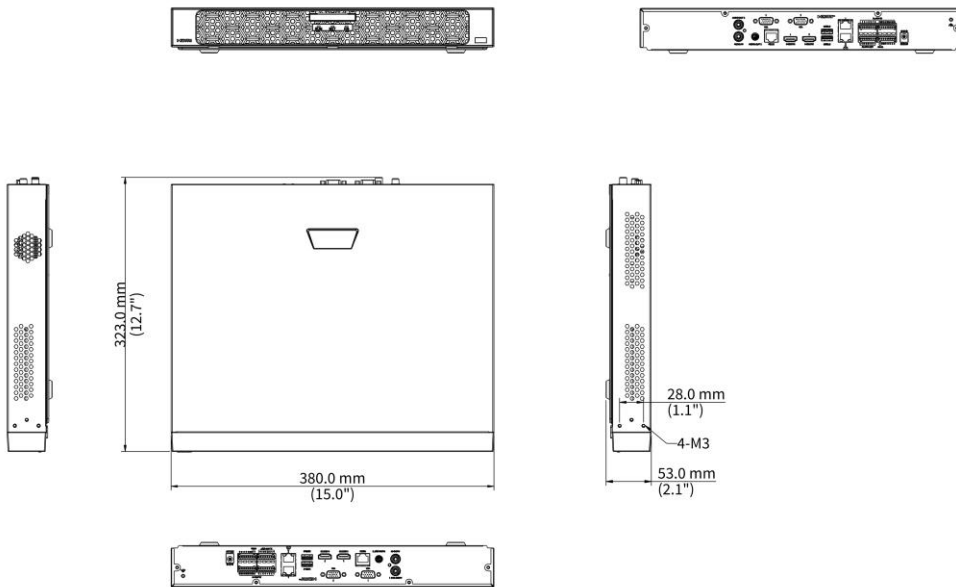

HDD)	
Dimensions	
Weight (without HDD)	1.87 KG
Height	1U
Dimensions	380mm × 322.4mm × 53mm (15.0" × 12.7" × 2.1")
Certification	
Certification	CE; FCC; UL; RoHS; WEEE
CE	EN 55032, EN 61000-3-3, EN IEC 61000-3-2, EN 55035
FCC	Part15 Subpart B

Dimensions