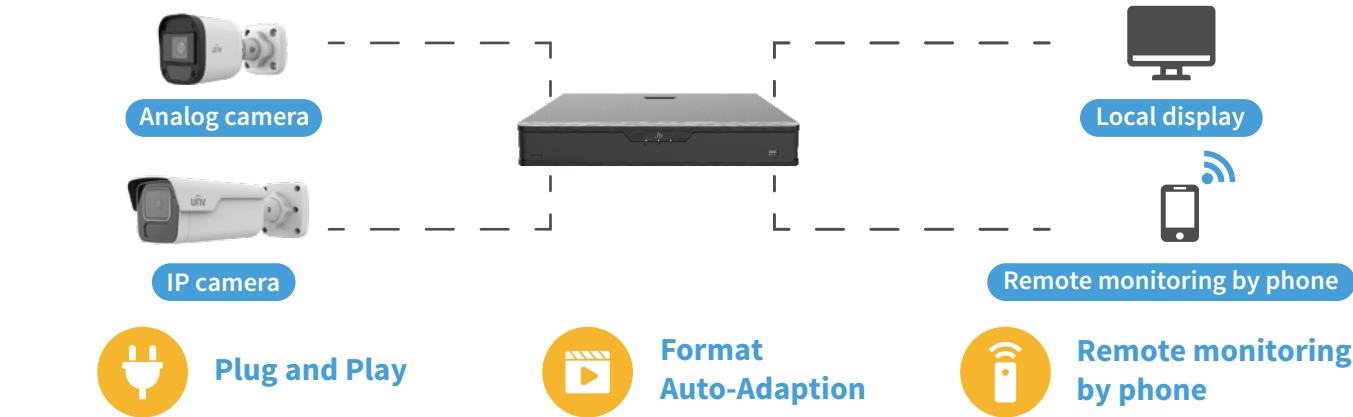

Easy to Configure

Smart Functions

Smart functions efficiently filters false alarms caused by environmental factors.

- UMD(Ultra Motion Detection)** With human and vehicle target detection, it solves **2 major pain points:**
 - False detection filtering
 - Alarm event categorization
- It also simplifies post-event video search, enhancing retrieval efficiency and optimizing disk utilization.