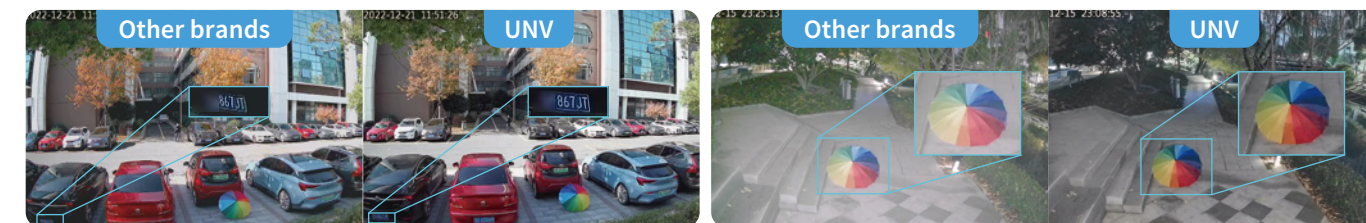

- Whale** More advanced features for superior performance
- More appearances and resolutions for wider demands
- Metal housing** for more scenarios

High Quality Image

- 4K** Ultra clarity with rich details
- LightHunter** Clear image in ultra low-light conditions
- WDR** for reliable image excellence