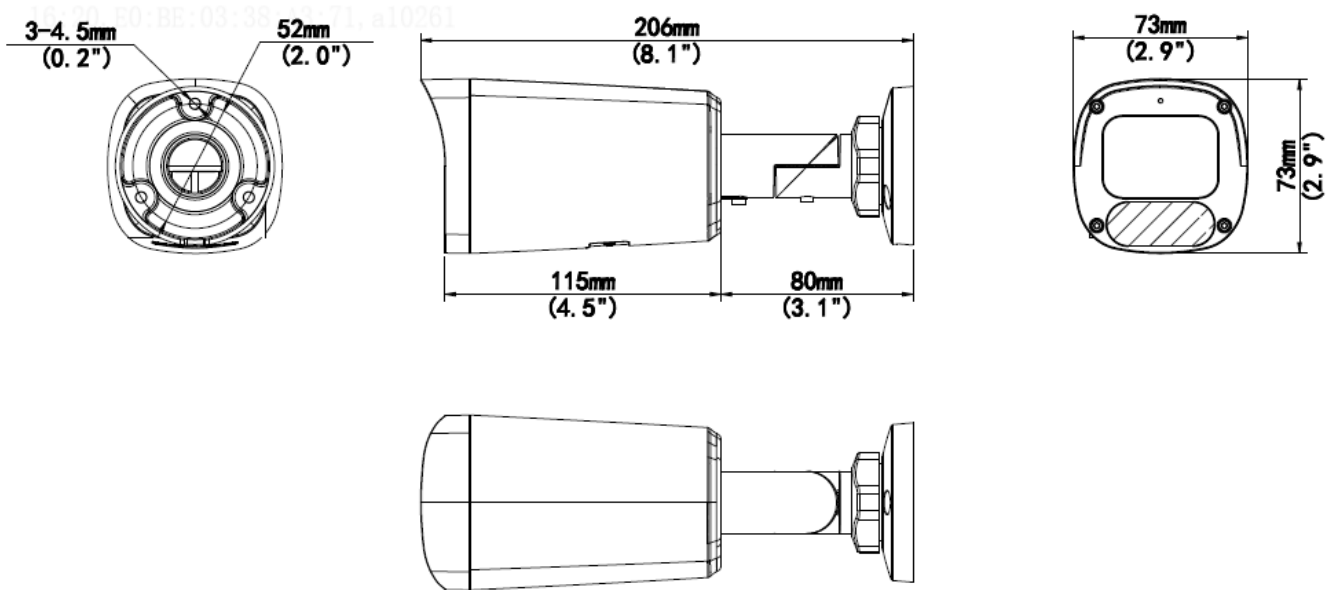

General

Power	DC 12V±25%, PoE (IEEE 802.3af)
	Power consumption: Max 2.8W
Power Interface	Ø 5.5mm coaxial power plug

Dimensions (L × W × H)	206 × 73 × 73mm (8.1" × 2.9" × 2.9")
Weight	0.47kg(1.04lb)
Material	Graphene + Metal
Working Environment	-30°C ~ 60°C (-22°F ~ 140°F), Humidity: ≤95% RH (non-condensing)
Storage Environment	-30°C ~ 60°C (-22°F ~ 140°F), Humidity: ≤95% RH (non-condensing)
surge protection	4KV
Reset Button	Support

Dimensions

Accessories

TR-JB05-B-IN

Junction Box

TR-UP06-C-IN

Pole Mount

TR-A01-IN

Waterproof Joint