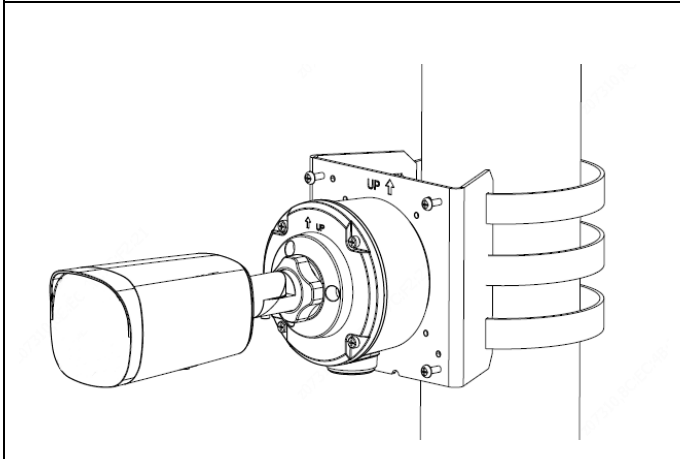

Pole Mount

TR-JB05-B-IN+ TR-UP06-C-IN

Zhejiang Uniview Technologies Co., Ltd.

Building No.10, Wanlun Science Park, Jiangling Road 88, Binjiang District, Hangzhou, Zhejiang, China (310051)

Email: overseasbusiness@uniview.com; globalsupport@uniview.com

<http://www.uniview.com>

©2024 Zhejiang Uniview Technologies Co., Ltd. All rights reserved.

*Product specifications and availability are subject to change without notice.