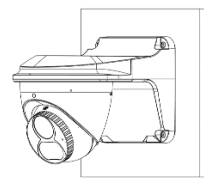

벽면 플러그인 EU 전원  
어댑터

마운트

TR-JB03-G-IN

TR-JB07/WM03-G-IN(TR-WM03-D-IN)

TR-JB07/WM03-G-IN(TR-WM03-D-IN)+TR-UP06-IN

TR-JB07/WM03-G-IN(TR-WM03-D-IN)+TR-UC08-C

TR-CM24-IN+TR-JB03-G-IN

**Zhejiang Uniview Technologies Co., Ltd.**