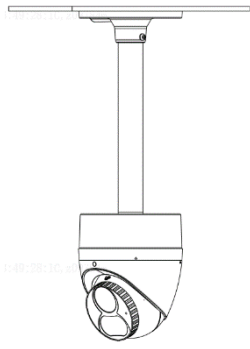

## 마운트

TR-JB03-G-IN

TR-JB07/WM03-G-IN(TR-WM03-D-IN)

TR-JB07/WM03-G-IN(TR-WM03-D-IN)+TR-UP06-IN

TR-JB07/WM03-G-IN(TR-WM03-D-IN)+TR-UC08-C

TR-CM24-IN+TR-JB03-G-IN

**Zhejiang Uniview Technologies Co., Ltd.**

Building No.10, Wanlun Science Park, Jiangling Road 88, Binjiang District, Hangzhou, Zhejiang, China(310051)