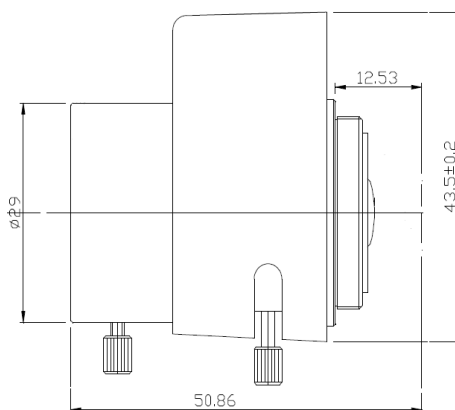

Dimensions

Zhejiang Uniview Technologies Co.,Ltd.

South Tower, Building 10, Wanlun Science Park, 88 Jiangling Road, Hangzhou, P.R.China 310051

Email: overseasbusiness@uniview.com; globalsupport@uniview.com

<http://www.uniview.com>

©2015 Zhejiang Uniview Technologies Co.,Ltd. All rights reserved.

*Product specifications and availability are subject to change without notice.