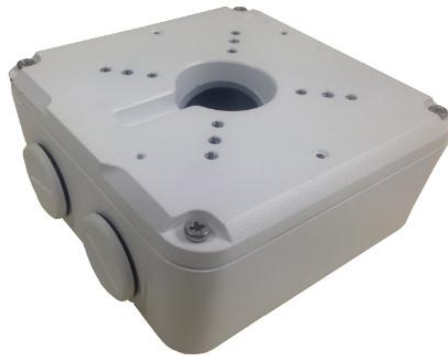

TR-JB07-C-IN 7-inch Junction Box

Specifications

Model	TR-JB07-C-IN
Application	Outdoor or indoor cable junction box for IPC2XX and IPC74X series(Extra back outlet)
Dimensions	125mmx125mmx55mm (4.9" x4.9" x2.2")
Weight	0.74kg(1.63lb)
Material	Aluminum alloy