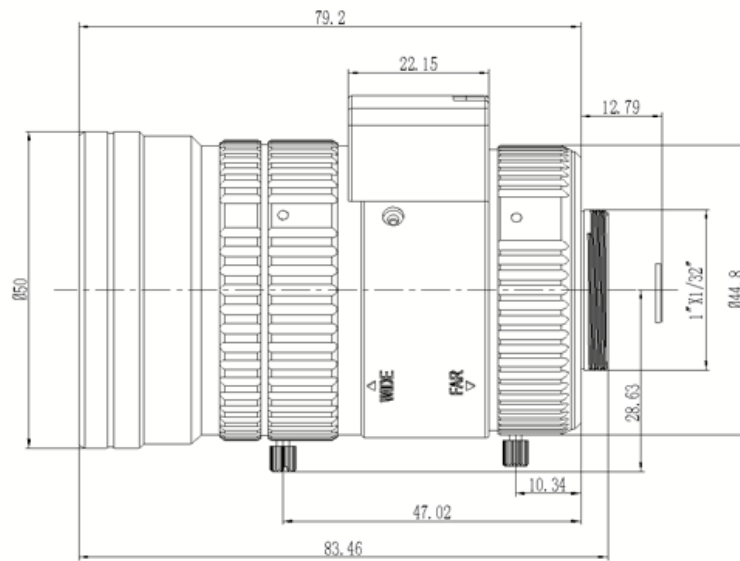

## Specifications

Lens	LENS-DM0825-5M-IN
Focal Length	8~25mm
Iris	F1.4, DC auto-Iris
Lens Mount	CS
Format	1/1.8"
Horizontal Angle of View	50.9° ~17.3° (H)
Dimensions(mm)	Φ50mmx83.5mm (Φ1.97" x 3.29")
Weight	0.27kg(0.60lb)

## Dimensions