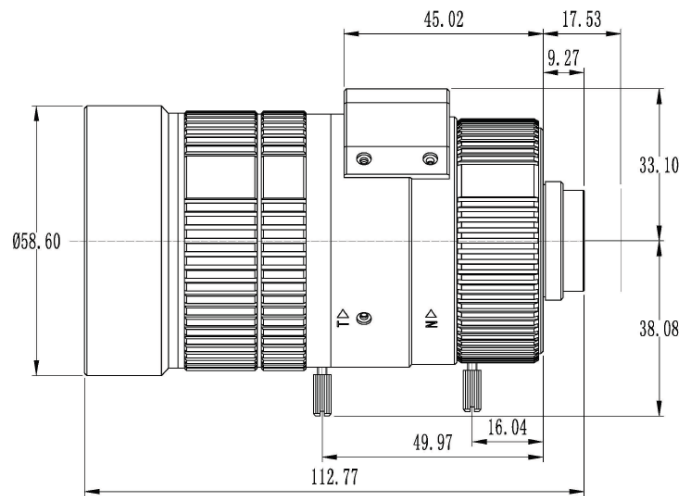

Dimensions

Zhejiang Uniview Technologies Co.,Ltd.

South Tower, Building 10, Wanlun Science Park, 88 Jiangling Road, Hangzhou, P.R.China 310051

Email: overseasbusiness@uniview.com; globalsupport@uniview.com

<http://www.uniview.com>

©2018 Zhejiang Uniview Technologies Co.,Ltd. All rights reserved.

*Product specifications and availability are subject to change without notice.