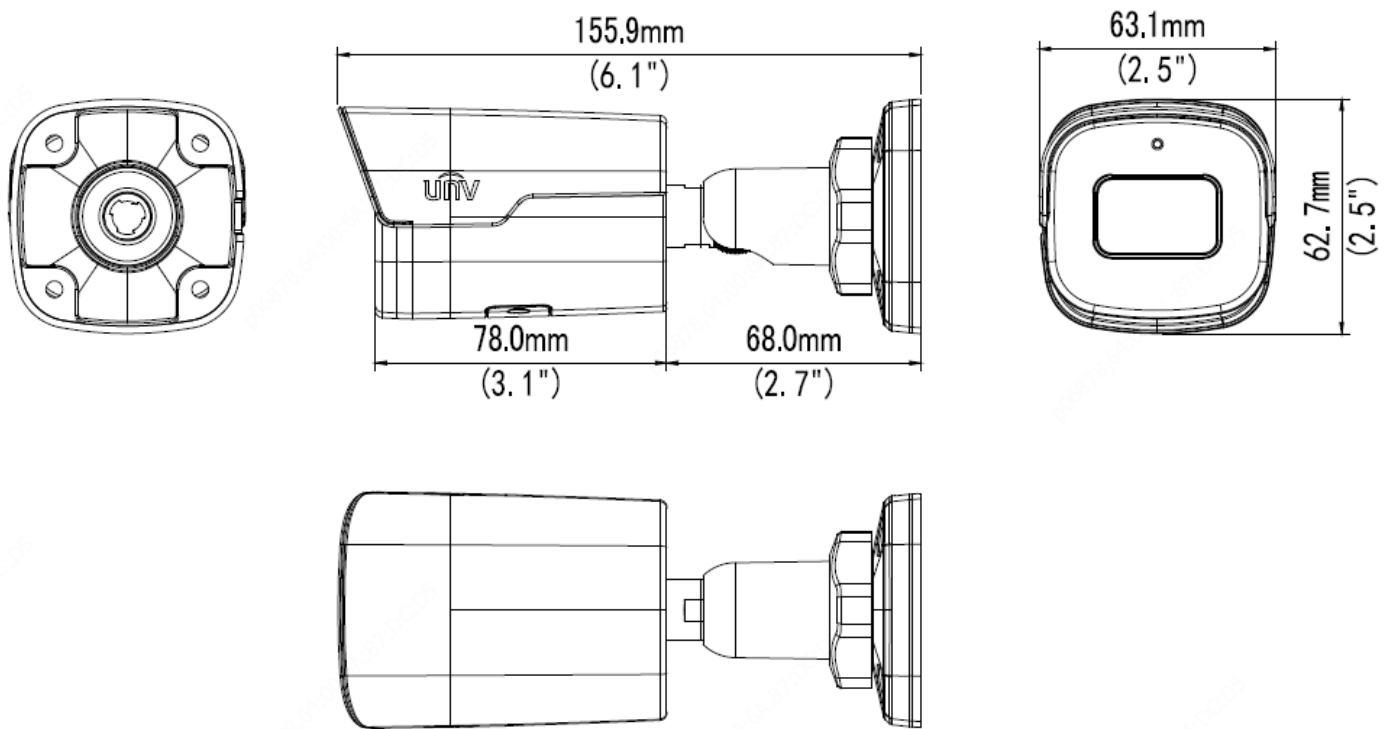

Dimensions

Accessories

TR-JB05-A-IN

Junction Box

TR-UP06-B-IN

Pole Mount

TR-UP06-C-IN

Pole Mount

TR-A01-IN

Waterproof Joint